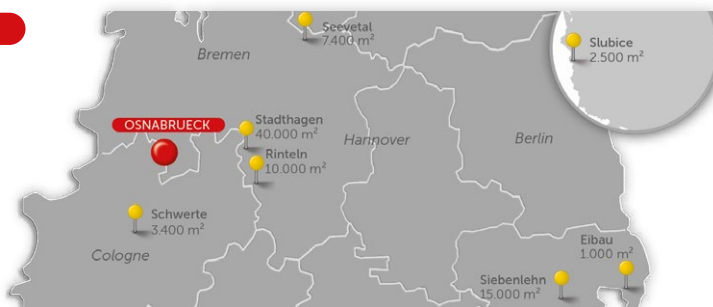

2023/03/23

Location Siebenlehn

NOSTA Group | Contract Logistics

Position Data

- Location: 09603 Siebenlehn (approx. 35 km to Dresden / approx. 90 km to Leipzig)
- Road access: A4 / A14 / B101

Equipment

- Hall height: UKB 13 m
- Loading facilities: Ten ramps and one ground-level access road
- Lighting: LED
- Fire protection: BMA & sprinkler system according to VDS
- Narrow aisle racking systems

Mail: CStehr@nosta.de

NOSTA Logistics GmbH

Nostastraße 1
D-09603 Großschirma OT Siebenlehn

Overview of our Warehouse Locations*

GREATER OSNABRUECK

Steinfurt Borghorst 16,000 m²
Ladbergen 24,000 m²
Melle 27,000 m²
Osnabrueck Port (KV-T) 900 m²

*More Locations:

South Germany:
Vierenheim 2,000 m²

Eastern Germany:
Siebenlehn 15,000 m²
Eibau 1,000 m²

Imagefilm

https://www.youtube.com/watch?v=semzY-ugCf_U&t=13s

The NOSTA Group

Road

Sea & Air