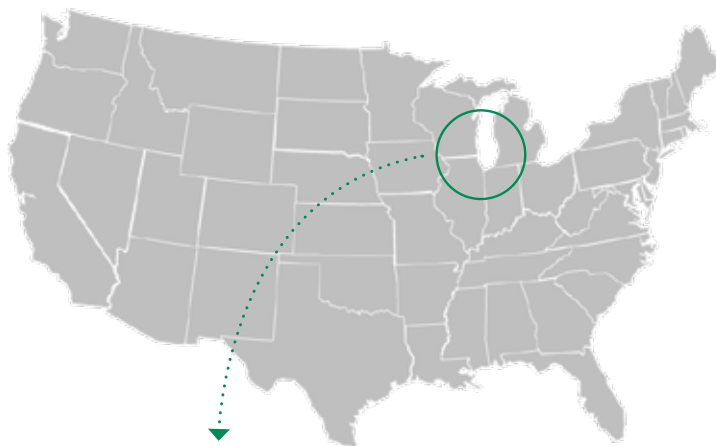

NOSTA Logistics Corporation

A Part of the NOSTA Group

2019/09/26

1978

Headquarters
Osnabrueck/Germany

Family Owned
and Managed

> 750

> 40 in Germany, Luxem-
bourg, The Netherlands,
Poland, USA

> 250.000 sqm dedicated
warehouse under service