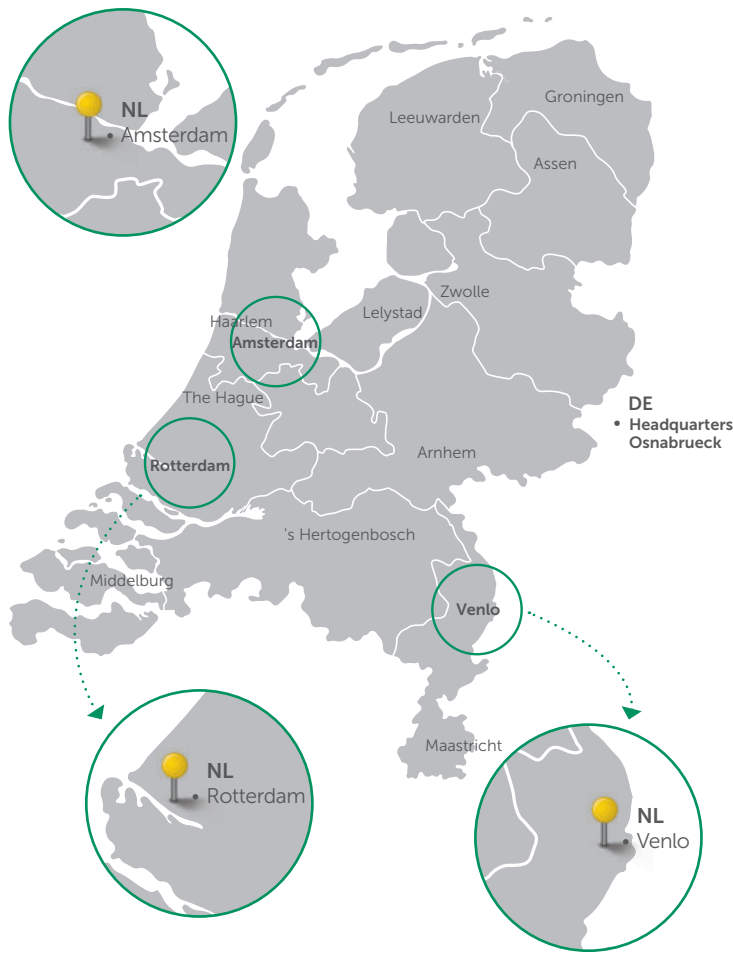

## NOSTA Logistics B.V. / Sea & Air the Netherlands

A Part of the NOSTA Group

2023/02/06

-  1978
-  Headquarters  
Osnabrueck/Germany
-  Family Owned  
and Managed
-  > 800
-  > 40 in Germany,  
The Netherlands,  
Poland, USA
-  > 250.000 sqm dedicated  
warehouse under service

**What:**

**OCEANFREIGHT**

- TransAtlantic door to door shipments, fully NOSTA controlled
- Global oceanfreight shipments, exports and imports;
  - FCL
  - LCL
  - Breakbulk and Ro-Ro
- Project forwarding
- Crosstrades
- Control tower
- Global logistics consultancy

**AIRFREIGHT**

- TransAtlantic door to door shipments, fully NOSTA controlled
- Weekly consolidations from Chicago, IL and Dallas, TX
- Global airfreight shipments, exports and imports;
  - Express service
  - Direct service
  - Deferred service
- Project forwarding
- Crosstrades
- Control tower
- Global logistics consultancy